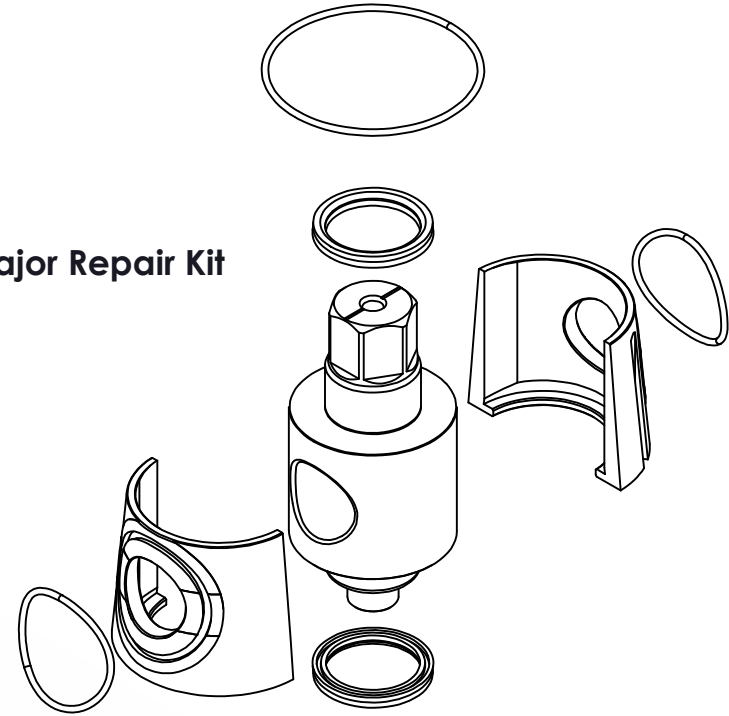

Minor Repair Kit

Major Repair Kit

*Weights are estimated for shipping purposes

Size	Type	Service Rating	Kit Style	Part Number	Bore (in)	Weight (lbs)*
1" 1502	Low Torq	Sour	Major Repair Kit ²	03-PVL-13001-41	1.06	6.0
			Minor Repair Kit ²	03-PVL-13001-44	1.06	0.1
		Standard	Major Repair Kit ²	03-PVL-13002-41	1.06	6.0
			Minor Repair Kit ²	03-PVL-13002-44	1.06	0.1
2" 1502	Low Torq	Sour	Major Repair Kit ¹	03-PVL-23001-43	1.75	12.6
			Minor Repair Kit ¹	03-PVL-23001-40	1.75	0.1
			Major Repair Kit ²	03-PVL-23001-45	2.03	11.3
			Minor Repair Kit ²	03-PVL-23001-40	2.03	0.1
		Standard	Major Repair Kit ²	03-PVL-23002-41	2.03	11.8
			Minor Repair Kit ²	03-PVL-23002-44	2.03	0.1
3" 1502	Low Torq	Sour	Major Repair Kit ¹	03-PVL-33001-43	2.75	22.0
			Minor Repair Kit ¹	03-PVL-33001-46	2.75	0.1
			Major Repair Kit ²	03-PVL-33001-45	3.06	27.7
			Minor Repair Kit ²	03-PVL-33001-44	3.06	0.1
		Standard	Major Repair Kit ²	03-PVL-33002-41	3.06	27.7
			Minor Repair Kit ²	03-PVL-33002-44	3.06	0.1

¹ Fits Anson® valves

² Fits MSI®, TSI®, Kemper®, and SMI® valves