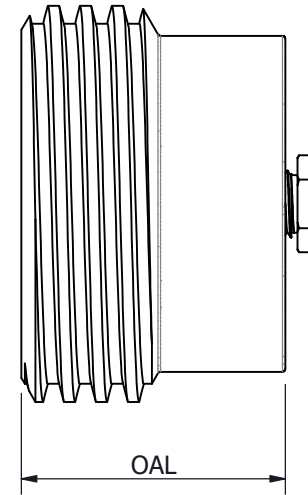

MALE

FEMALE

*Weights are estimated for shipping purposes

Size	Service Rating	MAWP (psi)	Tap	Connection	Part Number	OAL (in)	Weight (lbs)	
2" 1502	Sour	10000	1/2" NPT	Male	04-BLC-23710-A	2.75	16	
				Female	04-BLC-23810-A	2.75	7	
	Standard	15000	3/8" AC	Male	04-BLC-23730-A	2.75	16	
				Female	04-BLC-23830-A	2.75	7	
				No Tap	Male	04-BLC-23740-A	2.75	16
					Female	04-BLC-23840-A	2.75	7
3" 1502	Sour	10000	1/2" NPT	Male	04-BLC-33710-A	3.50	29	
				Female	04-BLC-33810-A	3.50	14	
	Standard	15000	3/8" AC	Male	04-BLC-33730-A	3.50	29	
				Female	04-BLC-33830-A	3.50	14	
			No Tap	Male	04-BLC-33740-A	3.50	29	
				Female	04-BLC-33840-A	3.50	14	
4" 1502	Sour	10000	1/2" NPT	Male	04-BLC-43710-A	4.50	62	
				Female	04-BLC-43810-A	4.50	29	
	Standard	15000	3/8" AC	Male	04-BLC-43730-A	4.50	62	
				Female	04-BLC-43830-A	4.50	29	
			No Tap	Male	04-BLC-43740-A	4.50	62	
				Female	04-BLC-43840-A	4.50	29	