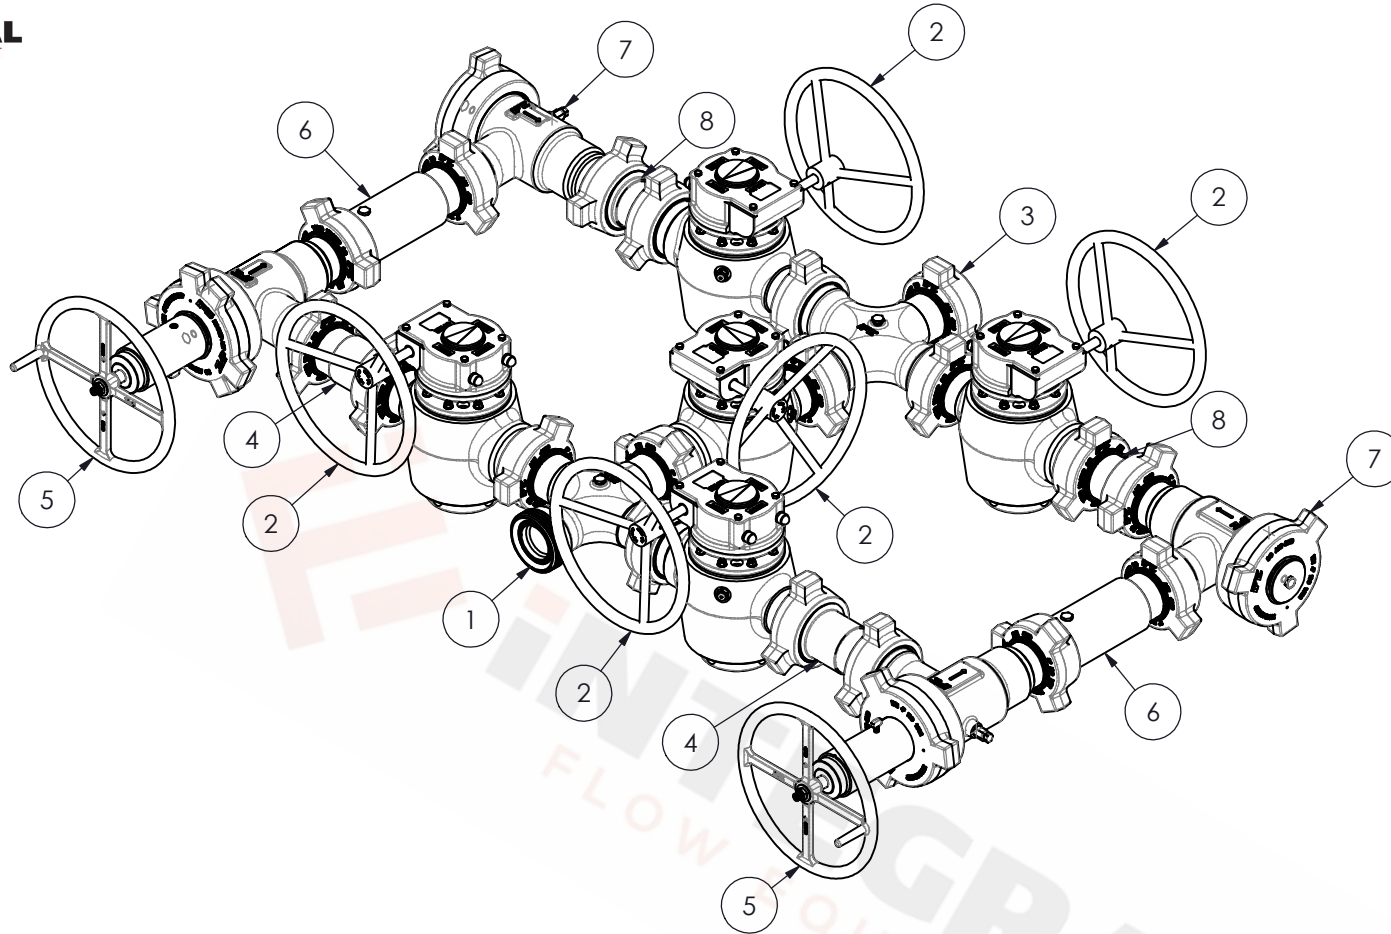

* Weights are estimated for shipping purposes

Size	Manifold Orientation	OEM	Fitting Length	Service Rating	Part Number	Weight (lbs)
3" 1502	Dual Stage	ANSON	8.44" x 8.44"	Sour	07-MAN-33011-P	2535

Item No.	Part Number - Sour	Part Description
Assembly	07-MAN-33011-P	3" 1502 Dual Stage Manifold
1	04-CRS-33571-A	Inlet Cross, FxMxMxM
2	03-PVL-33061-B	Plug Valve
3	04-CRS-33671-A	Outlet Cross, FxFxFxM
4	04-INP-33011-S	Up-Stream Spacer Pup
5	03-CVA-33021-G	Adjustable Choke
6	04-INP-33021-T	Tapped Spacer Pup
7	03-CVP-33021-F	Positive Choke
8	04-INP-33011-H	Down-Stream Spacer Pup

* 2 Adj. 2 POS. choke orientation shown. Custom orientations available.

* Adjustable chokes available in both 2" and 1" trim (2" trim shown).