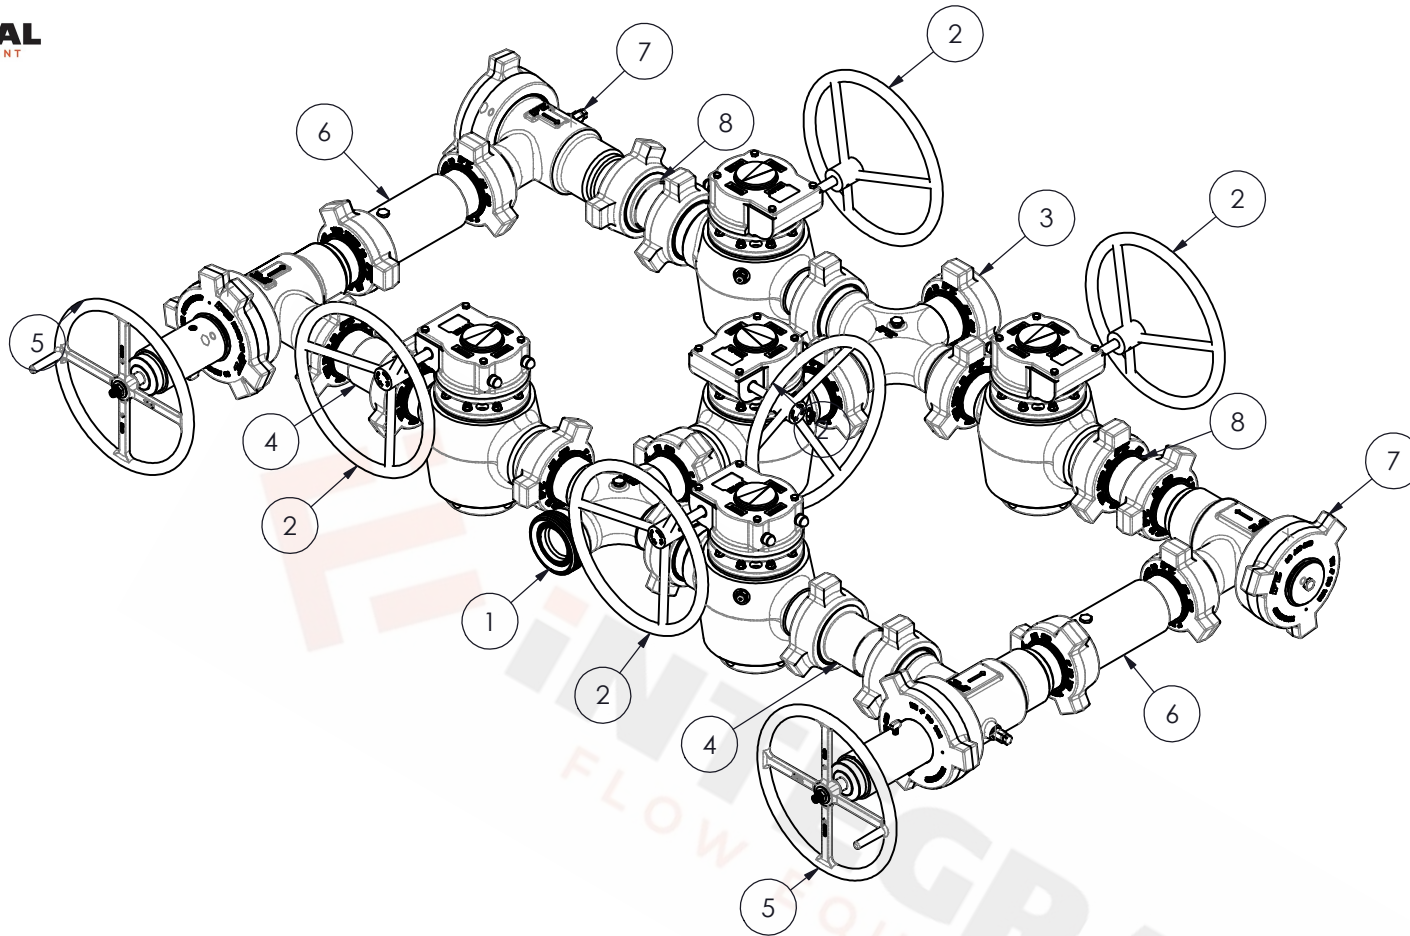

* Weights are estimated for shipping purposes

Size	Manifold Orientation	OEM	Fitting Length	Service Rating	Part Number	Weight (lbs)
3" 1502	Dual Stage	RDI	8.00" x 8.00"	Sour	07-MAN-33011-N	2380
				Standard	07-MAN-33012-N	2380

Item No.	Part Number - Sour	Part Number- Standard	Part Description
Assembly	07-MAN-33011-N	07-MAN-33012-N	3" 1502 Dual Stage Manifold
1	04-CRS-33511-A	04-CRS-33522-A	Inlet Cross, FxMxMxM
2	03-PVL-33131-B	03-PVL-33132-B	Plug Valve
3	04-CRS-33611-A	04-CRS-33622-A	Outlet Cross, FxFxFxM
4	04-INP-33011-K	04-INP-33012-K	Up-Stream Spacer Pup
5	03-CVA-33021-B	03-CVA-33022-B	Adjustable Choke
6	04-INP-33021-HH	04-INP-33052-HH	Tapped Spacer Pup
7	03-CVP-33021-A	03-CVP-33022-A	Positive Choke
8	04-INP-33011-C	04-INP-33012-C	Down-Stream Spacer Pup

* 2 Adj. 2 POS. choke orientation shown. Custom orientations available.

* Adjustable chokes available in both 2" and 1" trim (2" trim shown).