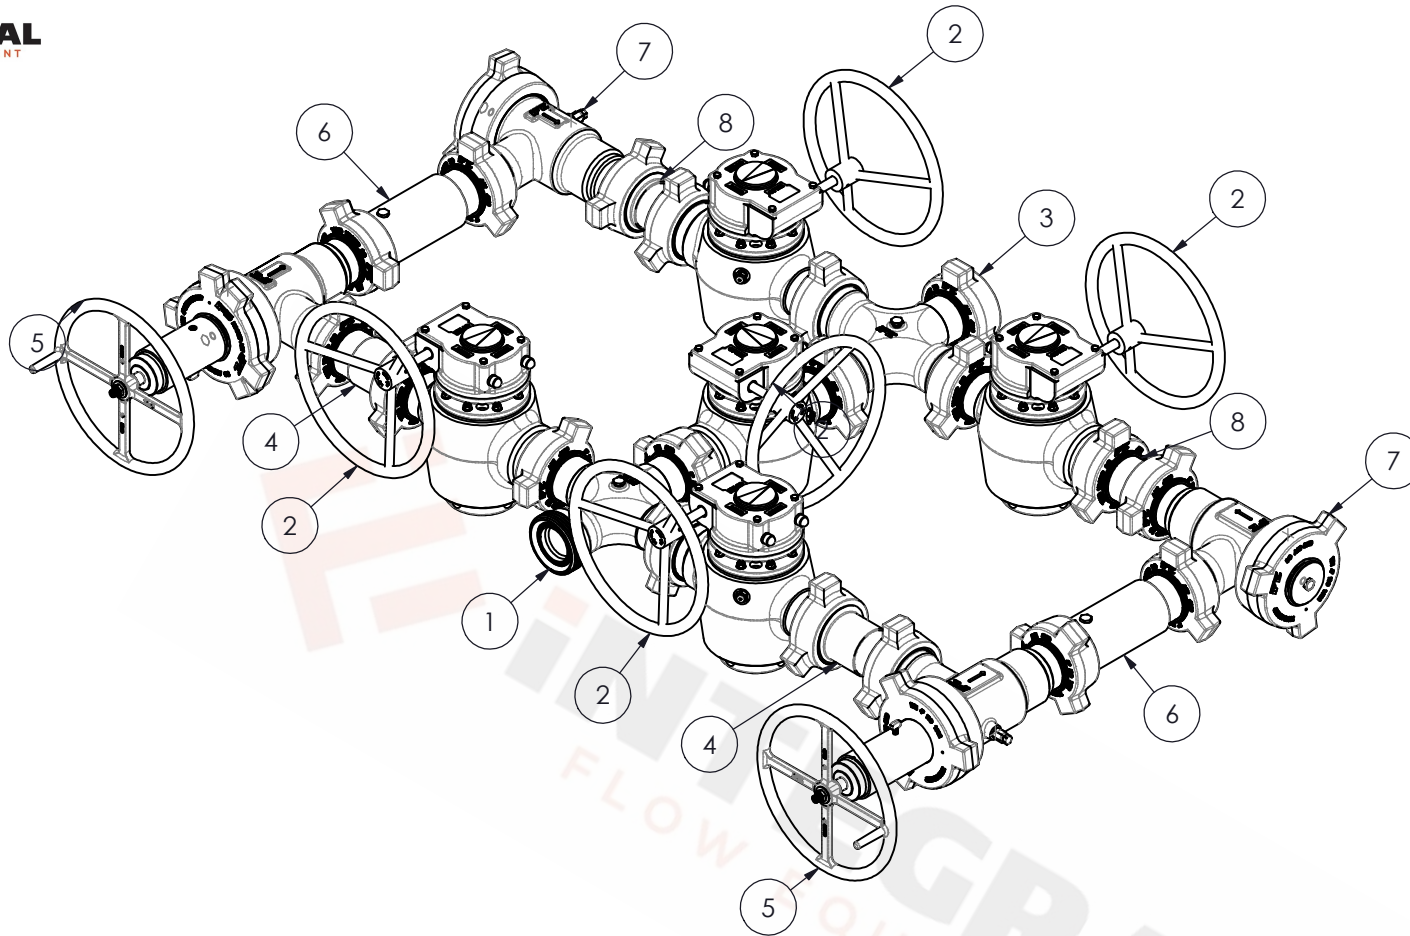

\* Weights are estimated for shipping purposes

Size	Manifold Orientation	OEM	Fitting Length	Service Rating	Part Number	Weight (lbs)
3" 1502	Dual Stage	TSI	8.13" x 8.13"	Sour	07-MAN-33011-O	2462
				Standard	07-MAN-33012-O	2462

Item No.	Part Number - Sour	Part Number- Standard	Part Description
Assembly	07-MAN-33011-O	07-MAN-33012-O	3" 1502 Dual Stage Manifold
1	04-CRS-33551-A	04-CRS-33562-A	Inlet Cross, FxMxMxM
2	03-PVL-33141-B	03-PVL-33142-B	Plug Valve
3	04-CRS-33651-A	04-CRS-33652-A	Outlet Cross, FxFxFxM
4	04-INP-33011-JJ	04-INP-33012-JJ	Up-Stream Spacer Pup
5	03-CVA-33021-S	03-CVA-33022-S	Adjustable Choke
6	04-INP-33021-KK	04-INP-33052-KK	Tapped Spacer Pup
7	03-CVP-33021-R	03-CVP-33022-R	Positive Choke
8	04-INP-33011-II	04-INP-33012-II	Down-Stream Spacer Pup

\* 2 Adj. 2 POS. choke orientation shown. Custom orientations available.

\* Adjustable chokes available in both 2" and 1" trim (2" trim shown).